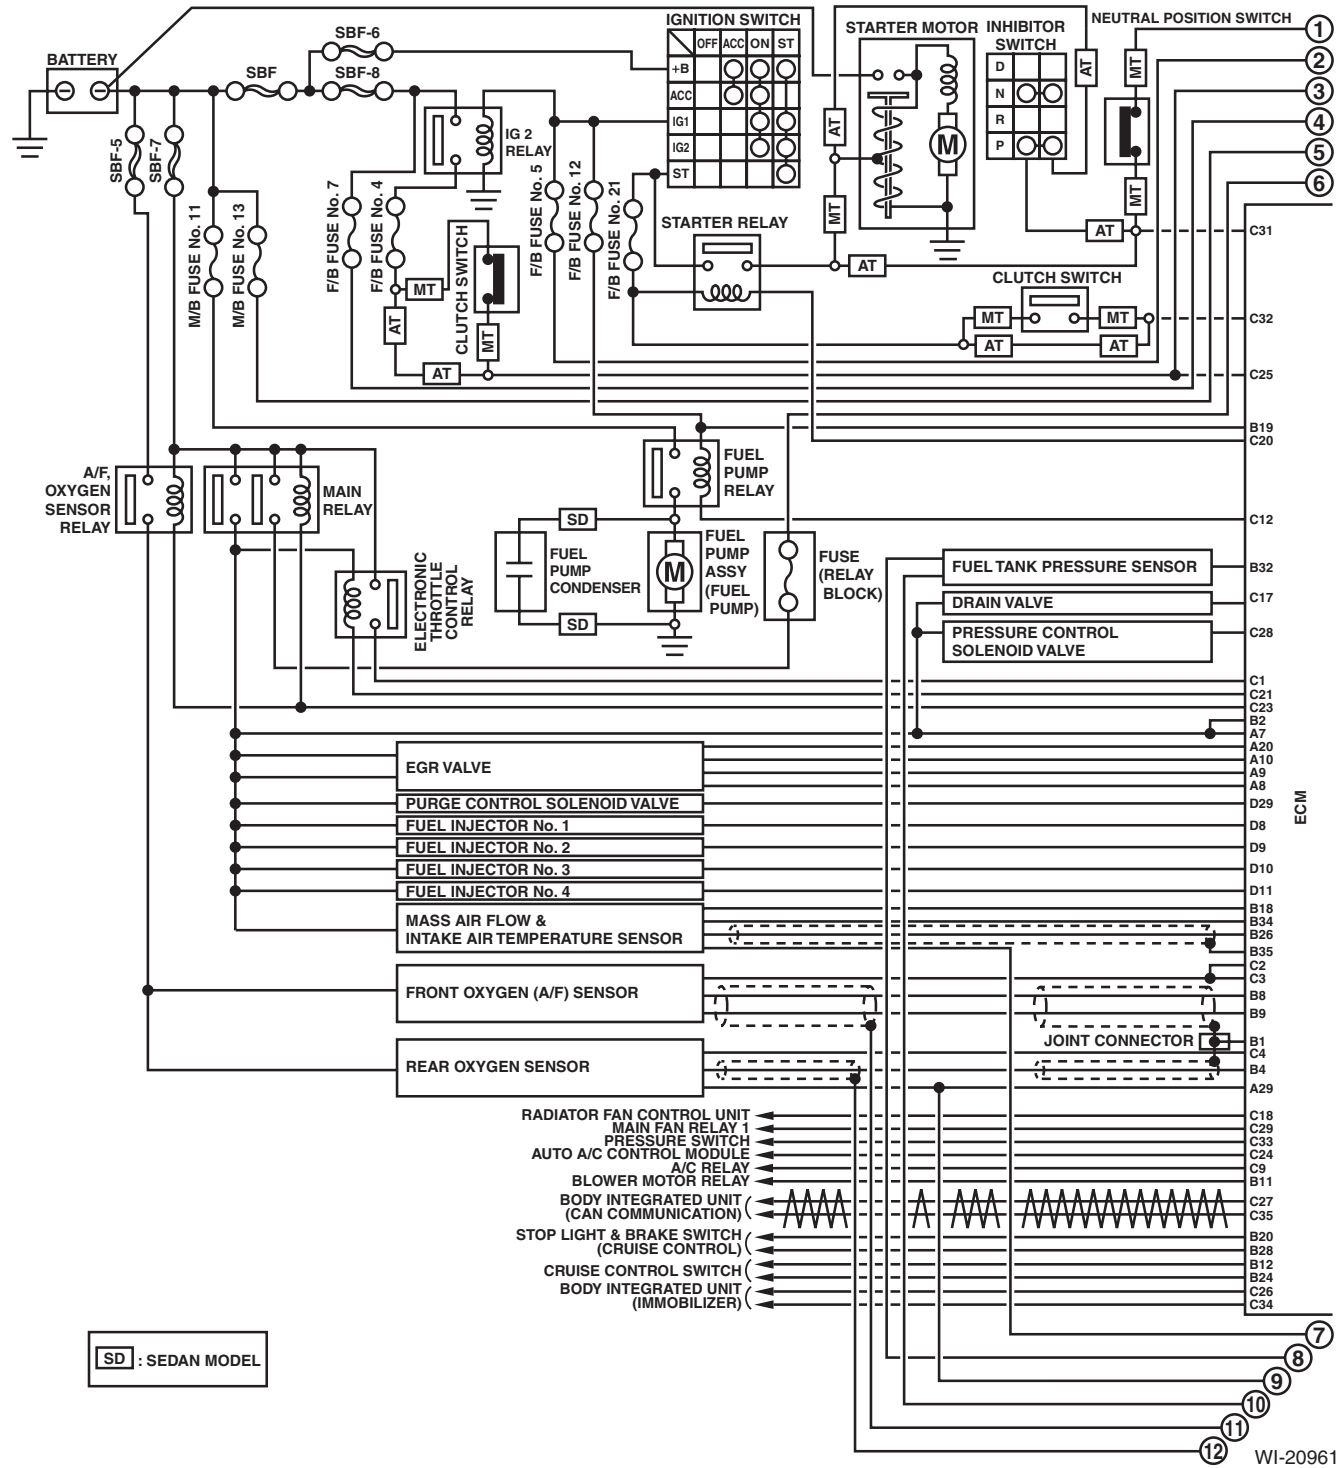

Engine Electrical System

WIRING SYSTEM

5. Engine Electrical System

A: WIRING DIAGRAM

1. 2.5 L NON-TURBO MODEL

Engine Electrical System

WIRING SYSTEM

WI-20962

Engine Electrical System

WIRING SYSTEM

E/G(H4)-01

E/G(H4)-01

SD : SEDAN MODEL

A E/G(H4)-08

SD : R142 (BLACK)

R58 (GRAY)