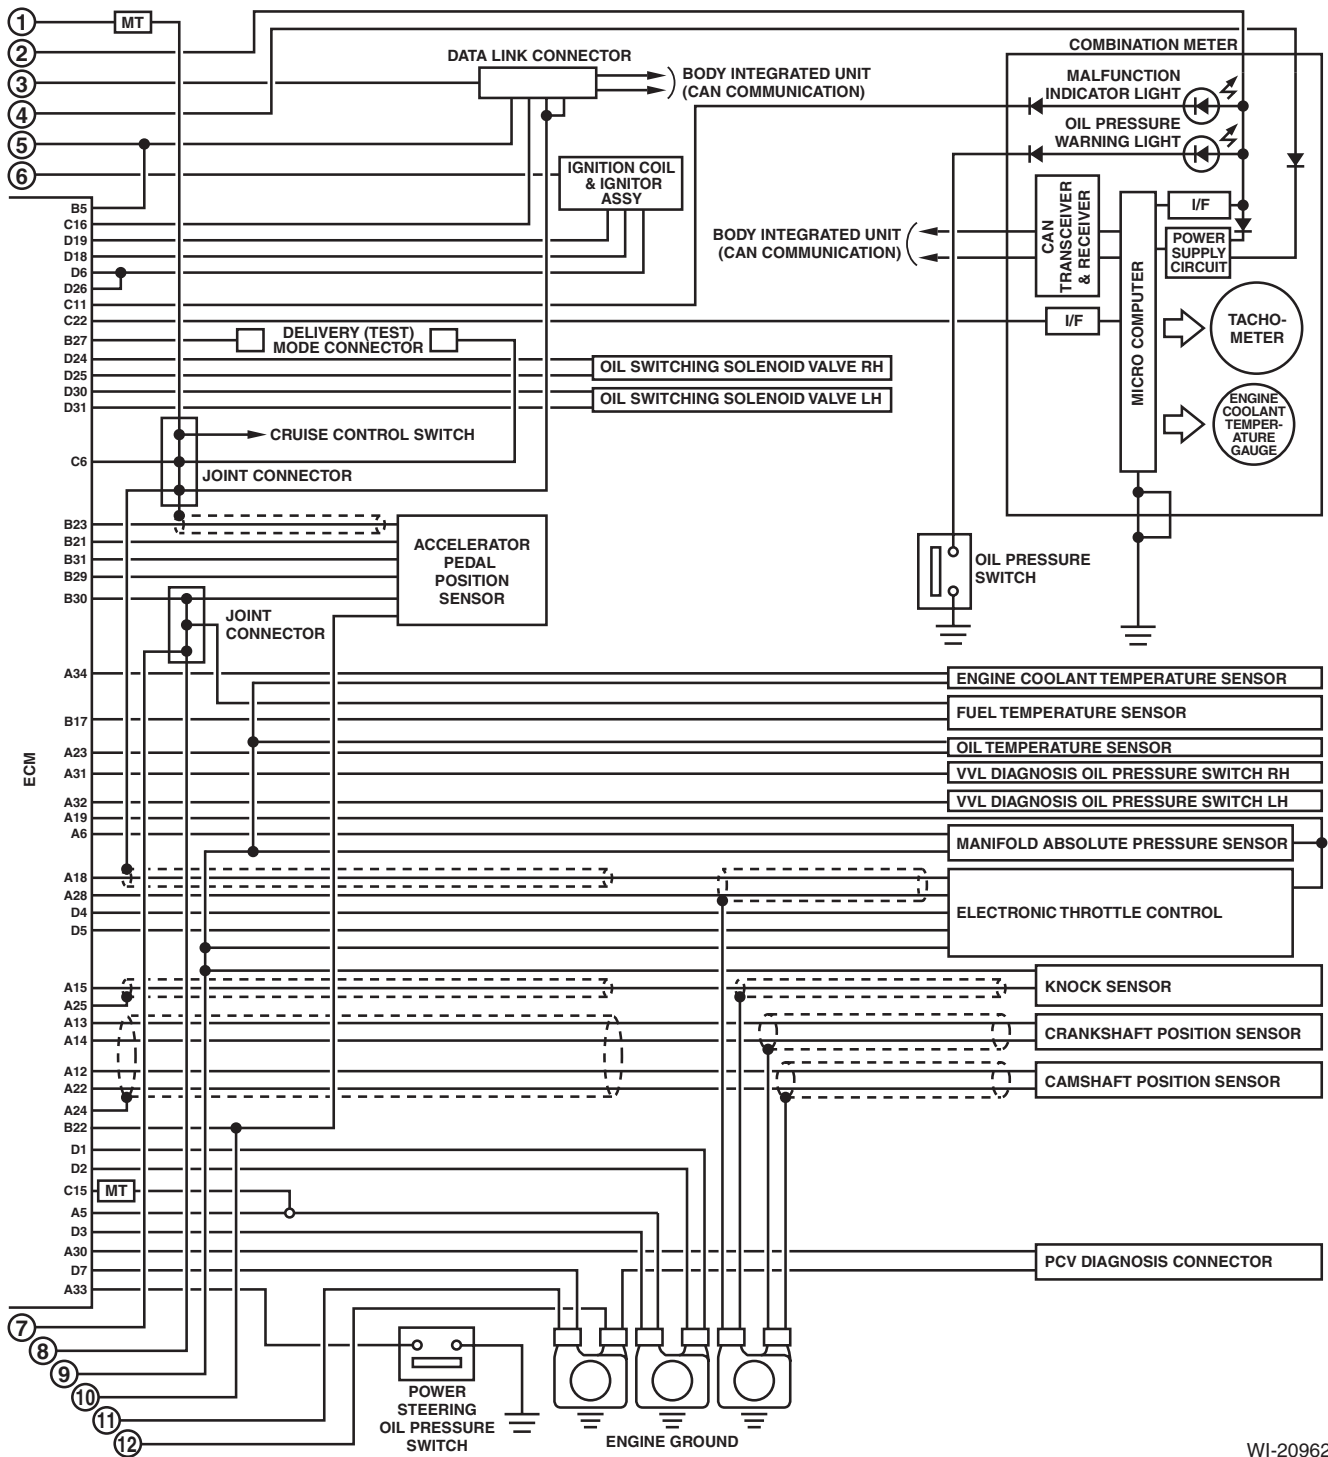

Engine Electrical System

WIRING SYSTEM

5. Engine Electrical System

A: WIRING DIAGRAM

1. 2.5 L NON-TURBO MODEL

Engine Electrical System

WIRING SYSTEM

WI-20962

Engine Electrical System

WIRING SYSTEM

E/G(H4)-01

E/G(H4)-01

SD : SEDAN MODEL

A E/G(H4)-08

SD : R142 (BLACK)

R58 (GRAY)