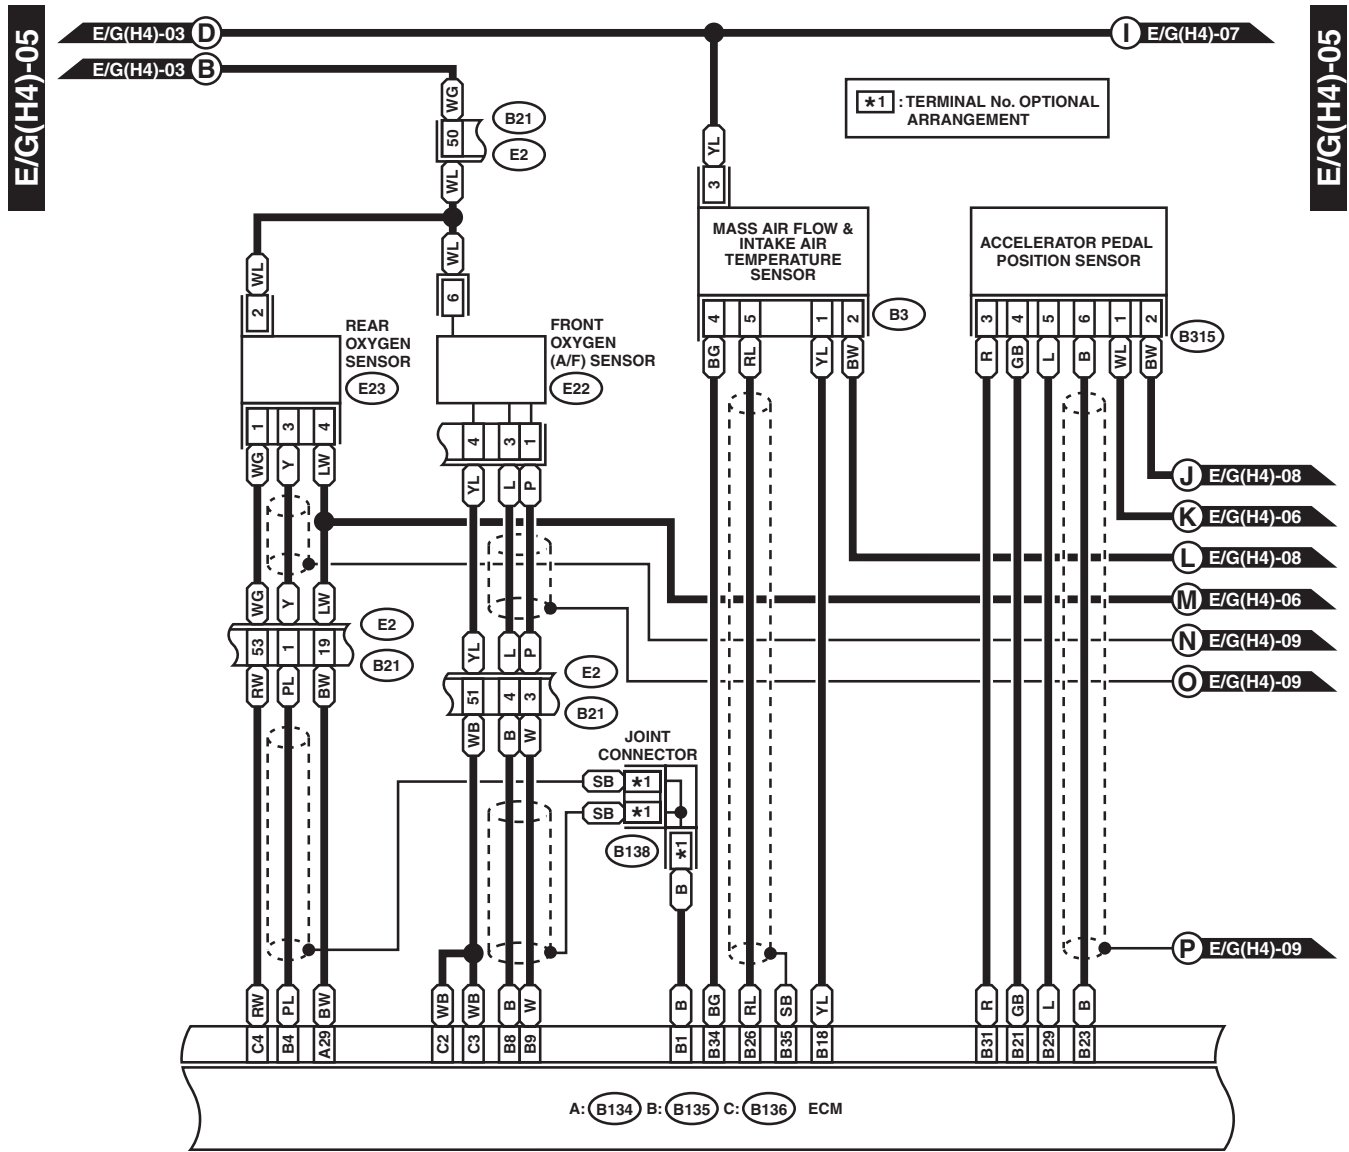

WIRING SYSTEM

WI-20964

Engine Electrical System

WIRING SYSTEM

E/G(H4)-04

E/G(H4)-04

WI-15768

Engine Electrical System

WIRING SYSTEM

WI-20965

Engine Electrical System

WIRING SYSTEM

E10 (LIGHT GRAY)

E14 (GRAY)

E57 (BLACK)

D: B137