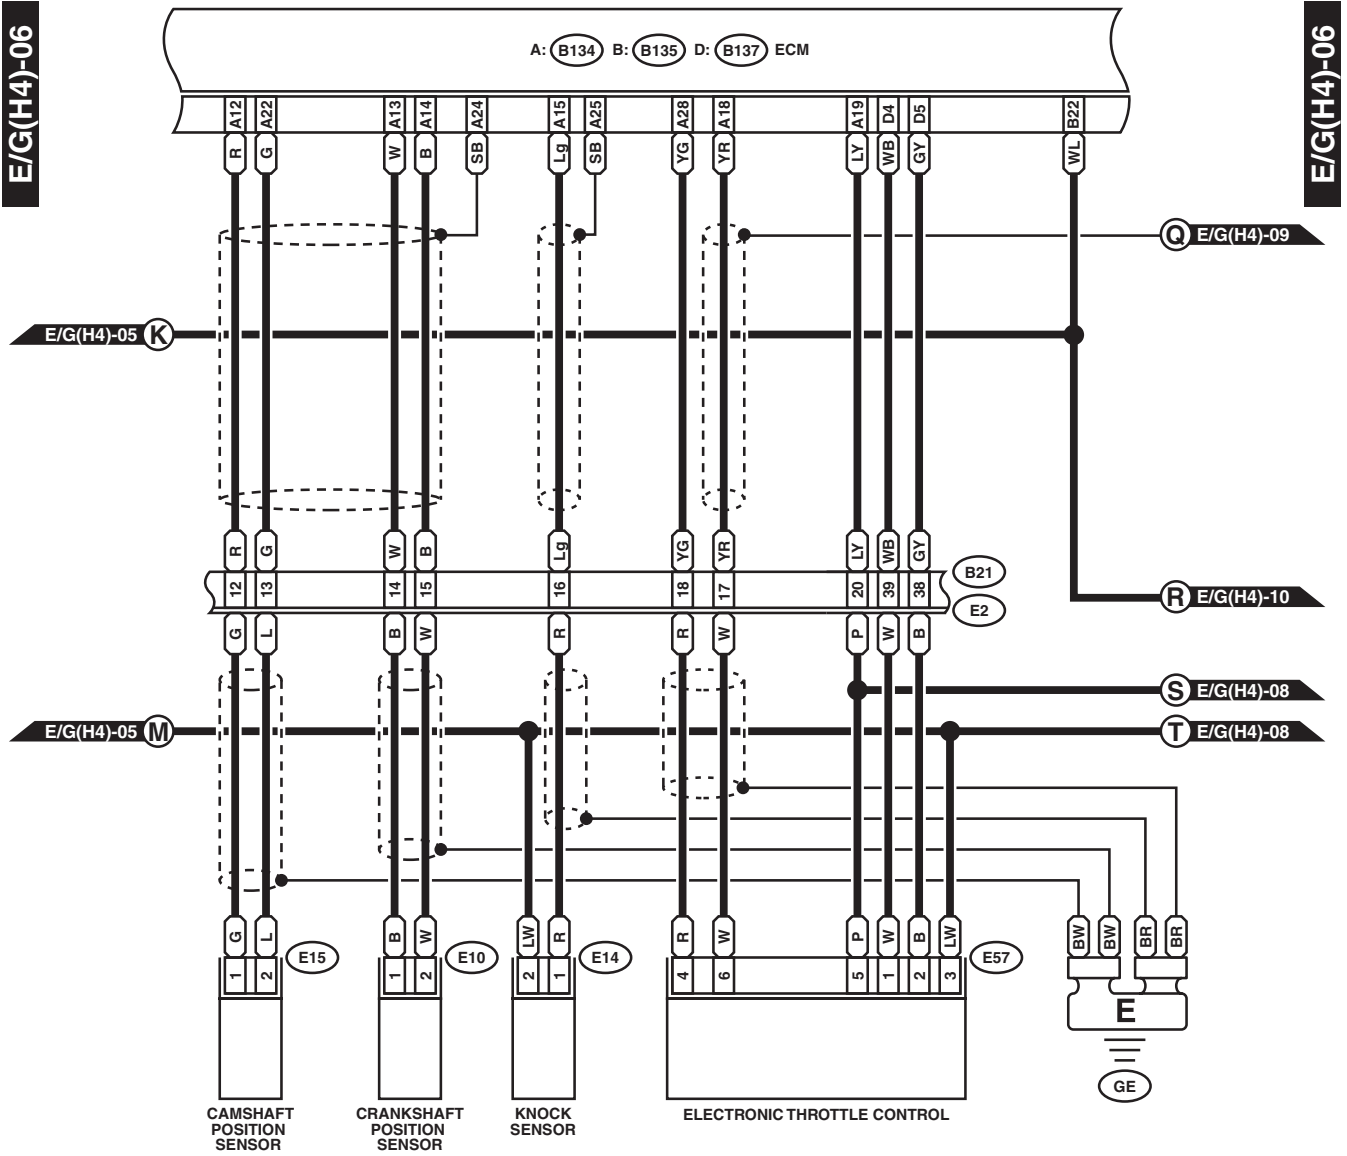

WIRING SYSTEM

WI-20964

Engine Electrical System

WIRING SYSTEM

E/G(H4)-04

E/G(H4)-04

WI-15768

Engine Electrical System

WIRING SYSTEM

WI-20965

Engine Electrical System

WIRING SYSTEM

E10 (LIGHT GRAY)

E14 (GRAY)

E57 (BLACK)

D: B137