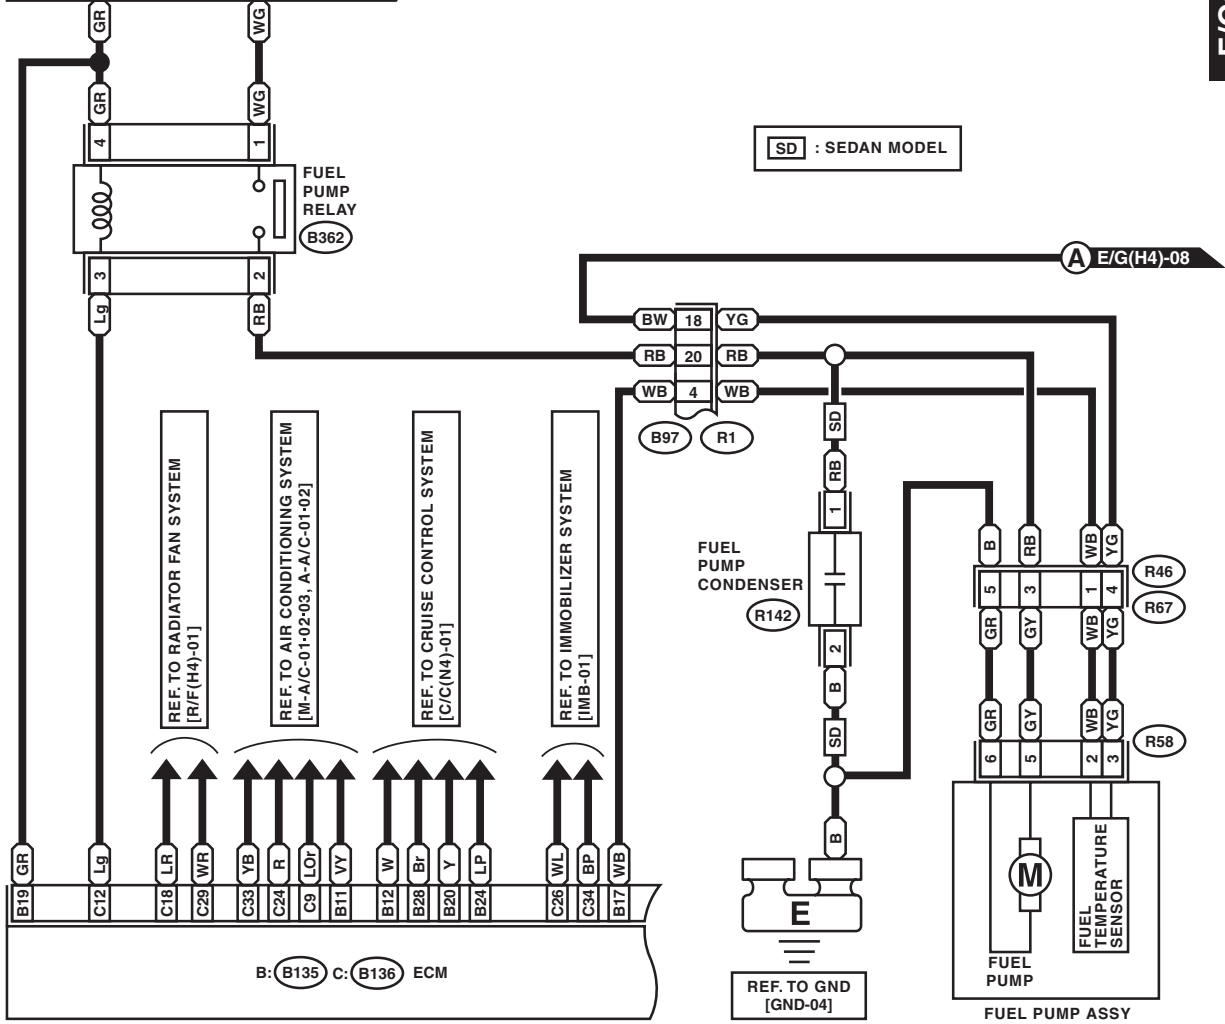

Engine Electrical System

WIRING SYSTEM

E/G(H4)-01

E/G(H4)-01

SD : SEDAN MODEL

A E/G(H4)-08

SD : R142 (BLACK)

R58 (GRAY)