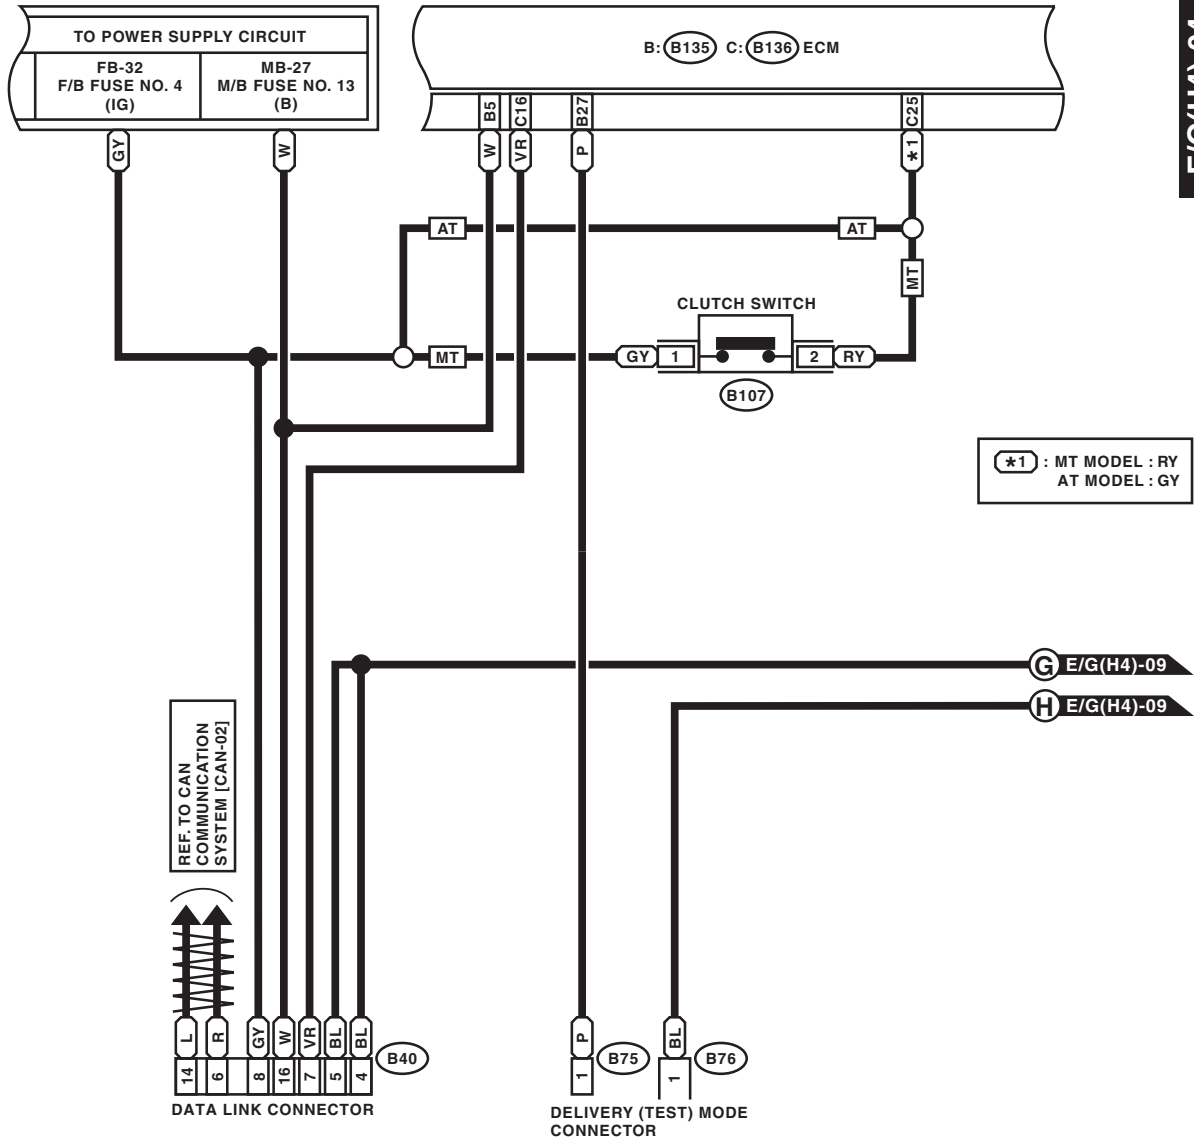

A: i10 (GREEN)

1	2	3	4	5	6	7	8	9	10		
11	12	13	14	15	16	17	18	19	20	21	22

C: B136

1	2	3	4	5	6					
7	8	9	10	11	12	13	14	15	16	
17	18	19	20	21	22	23	24	25	26	27
28	29	30	31	32	33	34	35			

WI-20963

Engine Electrical System

WIRING SYSTEM

WI-20964

Engine Electrical System

WIRING SYSTEM

E/G(H4)-04

E/G(H4)-04

WI-15768

Engine Electrical System

WIRING SYSTEM

WI-20965

Engine Electrical System

WIRING SYSTEM

E10 (LIGHT GRAY)

E14 (GRAY)

E57 (BLACK)

D: B137